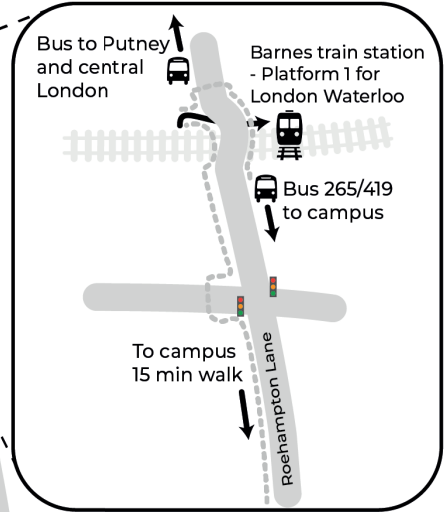

Parking for Symposium

To Barnes train station
15 min walk

Bus 265/419

Main entrance

Stuart gate entrance/exit after 8pm

**University of Roehampton
Campus map**

Bus 265/419

Key

- SC - Southlands College
- GH - Grove House
- W - The Well
- Other university buildings

- Walking route to key buildings
- Parking
- Bus stop
- Selected footpaths
- Roads

Froebel gate entrance

Clarence Lane