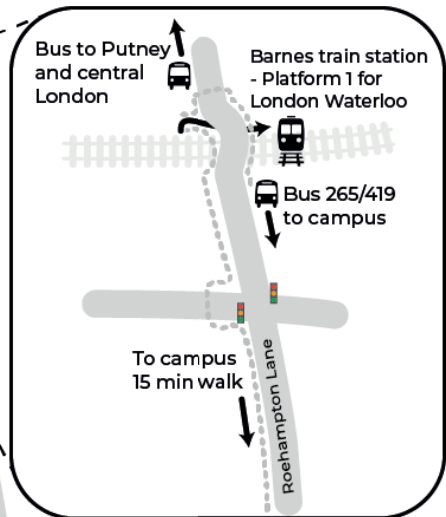

## University of Roehampton Campus map

- Key**
- EG - Elm Grove
  - DB - David Bell building
  - W - The Well
  - S - Security Office
  - SC - Southlands College
  - Other university buildings
  - Walking route to key buildings
  - Parking
  - Bus stop
  - Selected footpaths
  - Roads