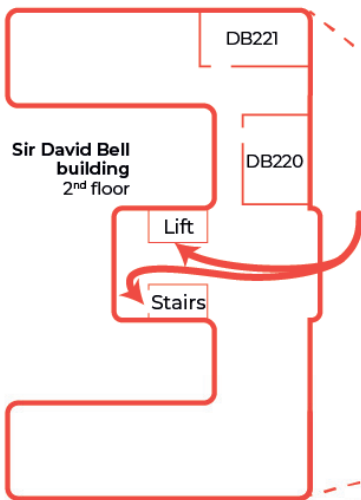

# Challenging Hope

- EG** Elm Grove Conference Centre  
 Plenary sessions, one breakout  
 Oak Suite: 3<sup>rd</sup> floor  
 Breaks and lunch,  
 Lime Tree Suite, 4<sup>th</sup> floor  
 Campus accommodation,  
 1<sup>st</sup> and 2<sup>nd</sup> floors
- W** The Well  
 Breakout workshop,  
 Chapel
- DB** Sir David Bell Building  
 Breakout workshops, 2<sup>nd</sup> floor  
 Rooms DB220 and DB221

## University of Roehampton Campus map

- Key**
- EG - Elm Grove
  - DB - David Bell building
  - W - The Well
  - S - Security Office
  - SC - Southlands College
  - Other university buildings
  - Walking route to key buildings
  - Parking
  - Bus stop
  - Selected footpaths
  - Roads