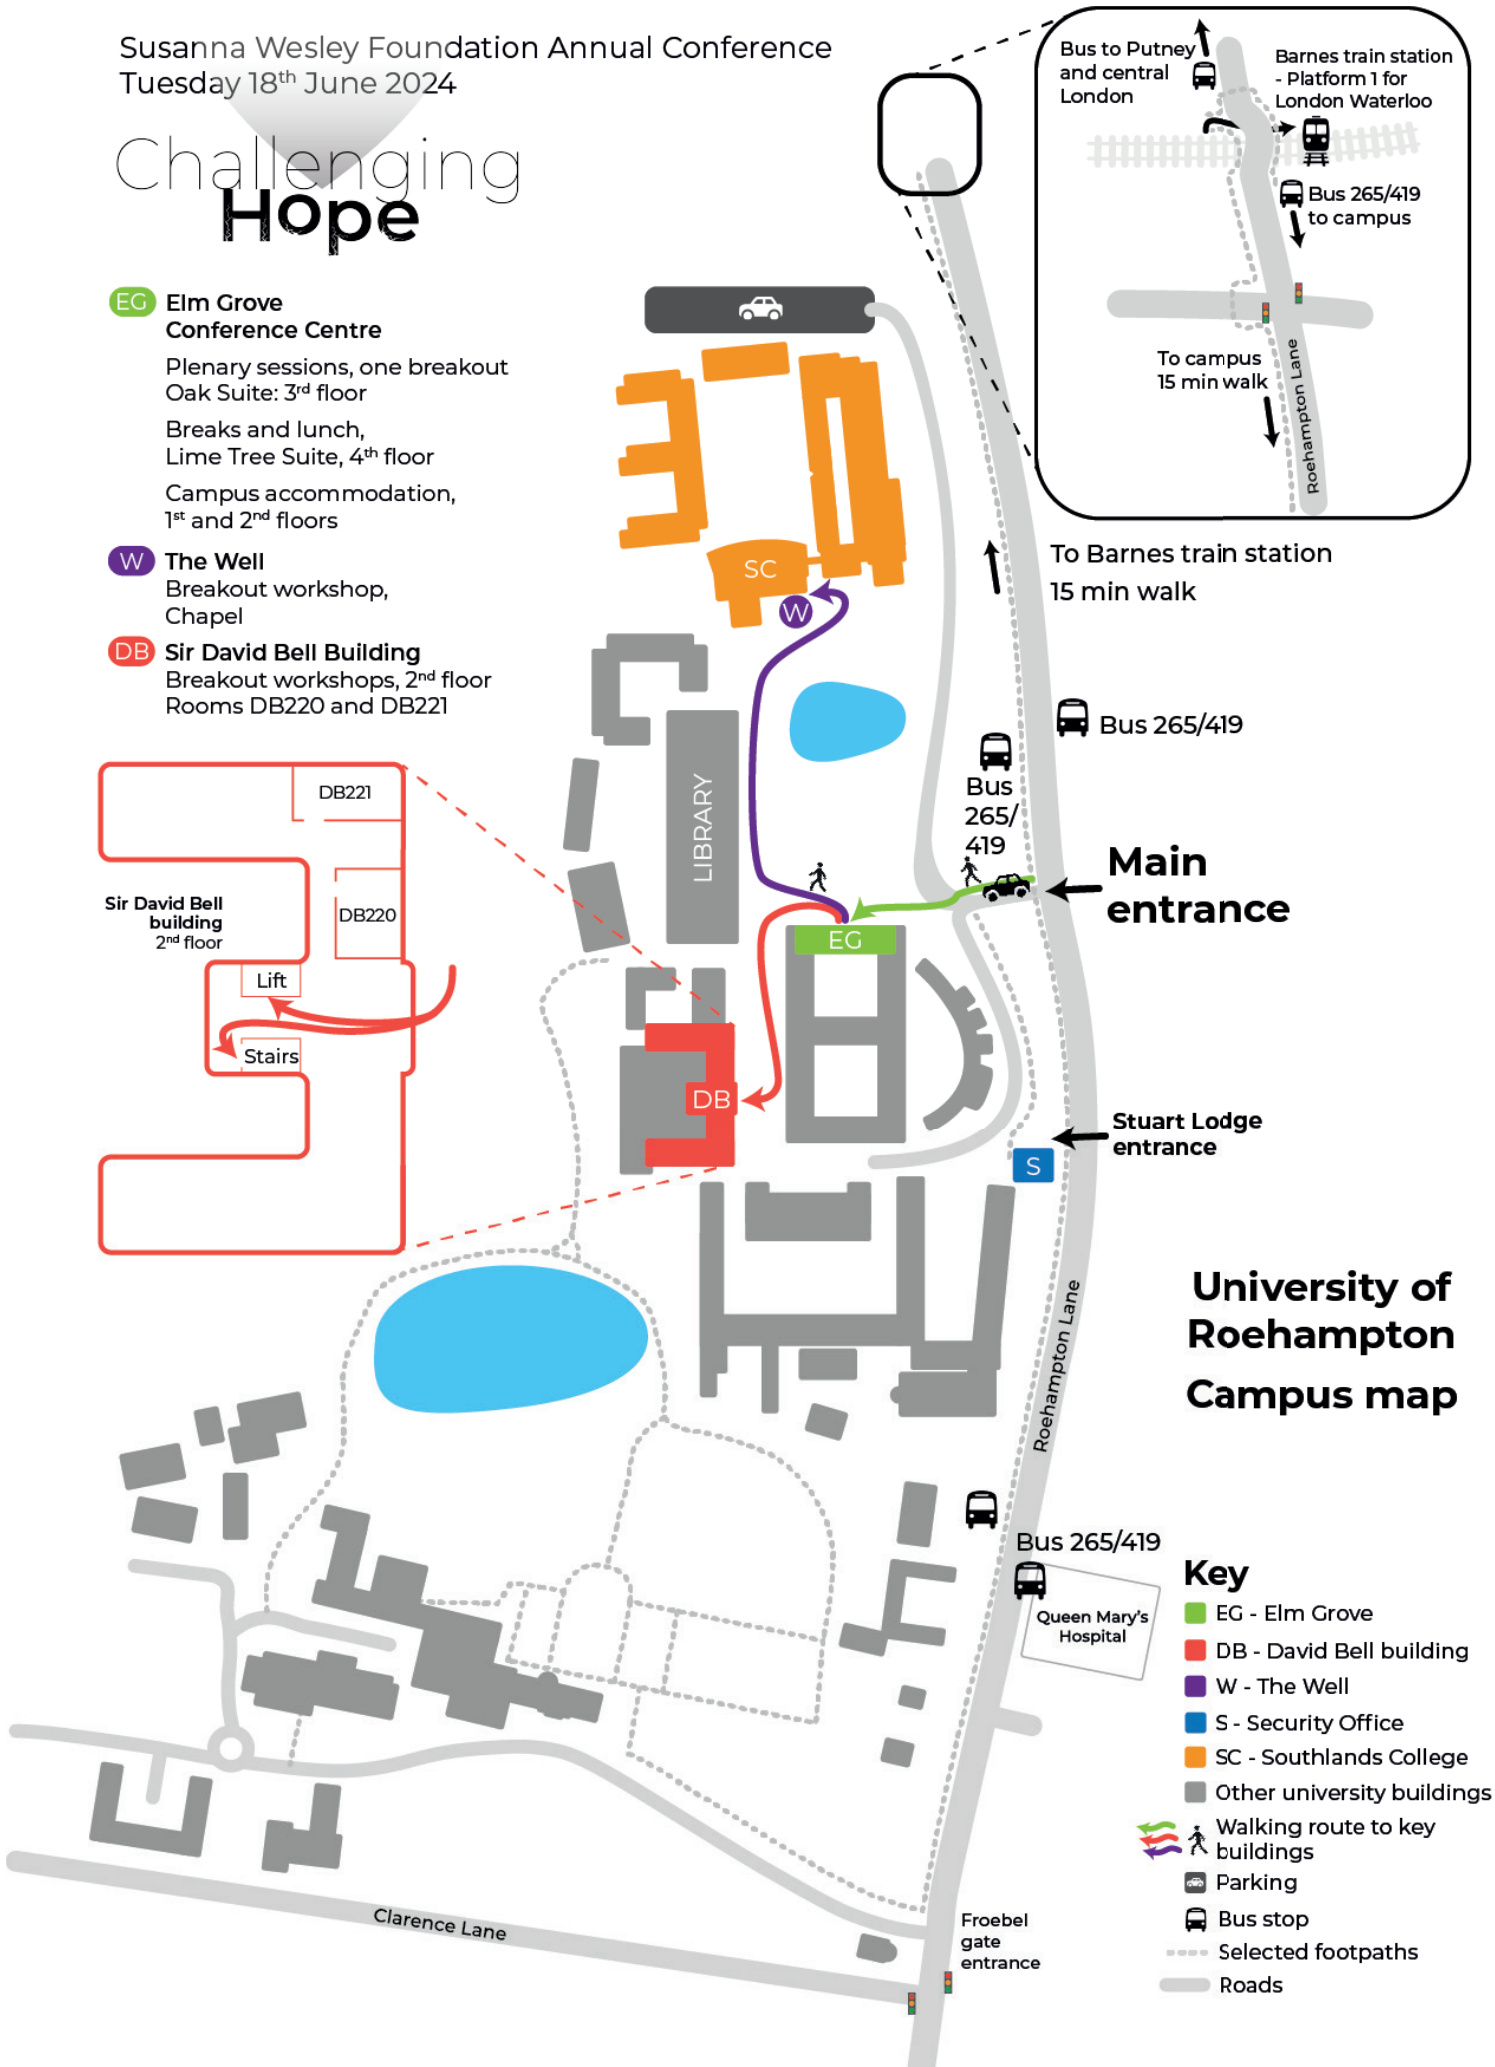

Susanna Wesley Foundation Annual Conference  
 Tuesday 18<sup>th</sup> June 2024

# Challenging Hope

- EG** Elm Grove Conference Centre  
 Plenary sessions, one breakout  
 Oak Suite: 3<sup>rd</sup> floor  
 Breaks and lunch,  
 Lime Tree Suite, 4<sup>th</sup> floor  
 Campus accommodation,  
 1<sup>st</sup> and 2<sup>nd</sup> floors
- W** The Well  
 Breakout workshop,  
 Chapel
- DB** Sir David Bell Building  
 Breakout workshops, 2<sup>nd</sup> floor  
 Rooms DB220 and DB221

## University of Roehampton Campus map

- Key**
- EG - Elm Grove
  - DB - David Bell building
  - W - The Well
  - S - Security Office
  - SC - Southlands College
  - Other university buildings
  - Walking route to key buildings
  - Parking
  - Bus stop
  - Selected footpaths
  - Roads